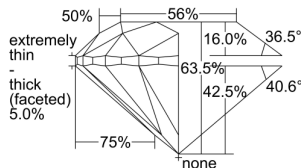

GIA®

FACSIMILE

GIA REPORT 7402873169

Verify this report at GIA.edu

GIA NATURAL DIAMOND DOSSIER®

November 17, 2021
GIA Report Number **7402873169**
Shape and Cutting Style ..... **Round Brilliant**
Measurements ..... **4.59 - 4.61 x 2.92 mm**

GRADING RESULTS

Carat Weight ..... **0.39 carat**
Color Grade ..... **G**
Clarity Grade **S12**
Cut Grade ..... **Very Good**

ADDITIONAL GRADING INFORMATION

Polish ..... **Good**
Symmetry ..... **Good**
Fluorescence ..... **None**
Clarity Characteristics ..... **Cloud**
Inscription(s): **GIA 7402873169**

PROPORTIONS

Profile to actual proportions

GRADING SCALES

GIA COLOR SCALE

COLOURESS	D
	E
	F
	G
	H
	I
	J
NEAR COLOURESS	K
	L
FADING	M
	N
	O
	P
	R
	S
	T
	U
	V
	W
	X
	Y
LIGHT	Z

GIA CLARITY SCALE

VERY VERY SLIGHTLY INCLUDED	FLAWLESS
	INTERNALLY FLAWLESS
VERY SLIGHTLY INCLUDED	VVS₁
	VVS₂
SLIGHTLY INCLUDED	VS₁
	VS₂
INCLUDED	I₁
	I₂
	I₃

GIA CUT SCALE

EXCELLENT
VERY GOOD
GOOD
FAIR
POOR