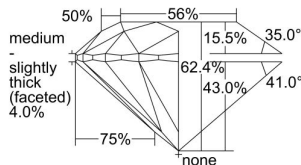

GIA®

FACSIMILE

GIA REPORT 7401851191

Verify this report at GIA.edu

GIA NATURAL DIAMOND DOSSIER®

October 14, 2021
GIA Report Number 7401851191
Shape and Cutting Style ..... Round Brilliant
Measurements ..... 4.38 - 4.39 x 2.74 mm

GRADING RESULTS

Carat Weight ..... 0.32 carat
Color Grade I
Clarity Grade VVS1
Cut Grade ..... Excellent

ADDITIONAL GRADING INFORMATION

Polish ..... Excellent
Symmetry ..... Excellent
Fluorescence ..... None
Clarity Characteristics..... Cloud, Pinpoint, Internal Graining
Inscription(s): GIA 7401851191

PROPORTIONS

Profile to actual proportions

GRADING SCALES

GIA COLOR SCALE

COLORESS	D
	E
	F
	G
	H
	I
	J
NEAR COLORESS	K
	L
FAIN	M
	N
	O
	P
	Q
VERY LIGHT	R
	S
	T
	U
	V
	W
	X
	Y
LIGHT	Z

GIA CLARITY SCALE

FLAWLESS	INTERNAL FLAWLESS	
		FLAWLESS
VERY VERY SLIGHTLY INCLUDED	VVS₁	
	VVS₂	
VERY SLIGHTLY INCLUDED	VS₁	
	VS₂	
SLIGHTLY INCLUDED	SI₁	
	SI₂	
INCLUDED	I₁	
	I₂	
	I₃	

GIA CUT SCALE

EXCELLENT
VERY GOOD
GOOD
FAIR
POOR