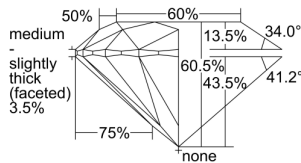

GIA®

FACSIMILE

GIA REPORT 7401805622

Verify this report at GIA.edu

GIA NATURAL DIAMOND DOSSIER®

November 12, 2021
GIA Report Number **7401805622**
Shape and Cutting Style ..... **Round Brilliant**
Measurements ..... **4.60 - 4.63 x 2.79 mm**

GRADING RESULTS

Carat Weight ..... **0.36 carat**
Color Grade ..... **F**
Clarity Grade **S11**
Cut Grade ..... **Excellent**

ADDITIONAL GRADING INFORMATION

Polish ..... **Excellent**
Symmetry ..... **Excellent**
Fluorescence ..... **Faint**
Clarity Characteristics ..... **Cloud, Feather, Crystal**
Inscription(s): **GIA 7401805622**

PROPORTIONS

Profile to actual proportions

GRADING SCALES

GIA COLOR SCALE

COLORLESS	D
	E
	F
	G
	H
	I
	J
NEAR COLORLESS	K
	L
FAIN	M
	N
	O
	P
VERY LIGHT	Q
	R
	S
	T
	U
	V
	W
	X
	Y
LIGHT	Z

GIA CLARITY SCALE

	FLAWLESS
	INTERNALLY FLAWLESS
VERY VERY SLIGHTLY INCLUDED	VVS₁
	VVS₂
VERY SLIGHTLY INCLUDED	VS₁
	VS₂
SLIGHTLY INCLUDED	S1₁
	S1₂
	I₁
	I₂
INCLUDED	I₃

GIA CUT SCALE

	EXCELLENT
	VERY GOOD
	GOOD
	FAIR
	POOR