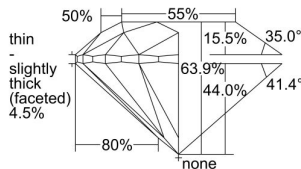

GIA®

FACSIMILE

GIA REPORT 7401418813

Verify this report at GIA.edu

GIA NATURAL DIAMOND DOSSIER®

September 17, 2021
GIA Report Number **7401418813**
Shape and Cutting Style ..... **Round Brilliant**
Measurements ..... **3.91 - 3.92 x 2.50 mm**

GRADING RESULTS

Carat Weight ..... **0.24 carat**
Color Grade ..... **D**
Clarity Grade **VS1**
Cut Grade ..... **Very Good**

ADDITIONAL GRADING INFORMATION

Polish ..... **Very Good**
Symmetry ..... **Very Good**
Fluorescence ..... **None**
Clarity Characteristics ..... **Cavity, Pinpoint**
Inscription(s): **GIA 7401418813**

PROPORTIONS

Profile to actual proportions

GRADING SCALES

GIA COLOR SCALE	GIA CLARITY SCALE	GIA CUT SCALE
D	FLAWLESS	EXCELLENT
E	INTERNALLY FLAWLESS	
F	VVS₁	VERY GOOD
G		
H	VS₁	GOOD
I		
J	VS₂	FAIR
K		
L	SI₁	POOR
M		
N	I₁	
O		
P	I₂	
Q		
R	I₃	
S		
T		
U		
V		
W		
X		
Y		
Z