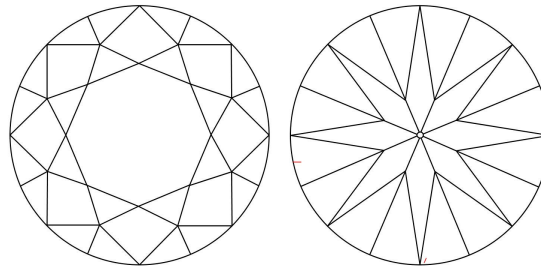

GIA NATURAL DIAMOND GRADING REPORT

June 22, 2021  
 GIA Report Number ..... 7396084489  
 Shape and Cutting Style ..... Round Brilliant  
 Measurements ..... 6.61 - 6.63 x 3.98 mm

GRADING RESULTS

Carat Weight ..... 1.06 carat  
 Color Grade ..... J  
 Clarity Grade ..... VVS1  
 Cut Grade ..... Excellent

ADDITIONAL GRADING INFORMATION

Polish ..... Excellent  
 Symmetry ..... Excellent  
 Fluorescence ..... None  
 Inscription(s): GIA 7396084489

PROPORTIONS

Profile to actual proportions

CLARITY CHARACTERISTICS

KEY TO SYMBOLS\*

 Feather

\* Red symbols denote internal characteristics (inclusions). Green or black symbols denote external characteristics (blemishes). Diagram is an approximate representation of the diamond, and symbols shown indicate type, position, and approximate size of clarity characteristics. All clarity characteristics may not be shown. Details of finish are not shown.