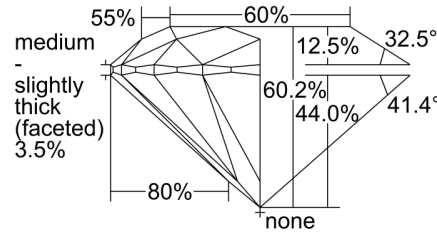

GIA NATURAL DIAMOND GRADING REPORT

June 22, 2021
GIA Report Number 7396084489
Shape and Cutting Style ..... Round Brilliant
Measurements ..... 6.61 - 6.63 x 3.98 mm

GRADING RESULTS

Carat Weight ..... 1.06 carat
Color Grade ..... J
Clarity Grade VVS1
Cut Grade ..... Excellent

ADDITIONAL GRADING INFORMATION

Polish ..... Excellent
Symmetry ..... Excellent
Fluorescence ..... None
Inscription(s): GIA 7396084489

PROPORTIONS

Profile to actual proportions