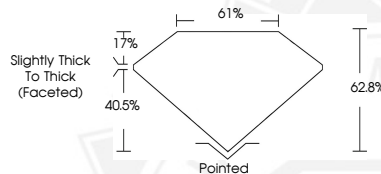

October 11, 2025
IGI Report Number 739570064
HEART BRILLIANT
NATURAL DIAMOND
5.42 X 6.53 X 4.10 MM
Carat Weight **0.91 CARAT**
Color Grade **H**
Clarity Grade **VS 2**
Cut Grade **VERY GOOD**
Polish **EXCELLENT**
Symmetry **EXCELLENT**
Fluorescence **NONE**
Inscription(s) **IGI 739570064**