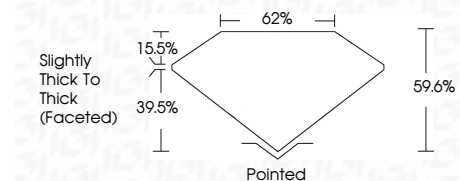

ELECTRONIC COPY

739551457
Report verification at igi.org

November 13, 2025
IGI Report Number **739551457**
Description **NATURAL DIAMOND**
Shape and Cutting Style **PEAR BRILLIANT**
Measurements **11.41 X 6.86 X 4.09 MM**

GRADING RESULTS

Carat Weight **2.00 CARATS**
Color Grade **M**
Clarity Grade **SI 2**
Cut Grade **VERY GOOD**

ADDITIONAL GRADING INFORMATION

Polish **EXCELLENT**
Symmetry **EXCELLENT**
Fluorescence **NONE**
Inscription(s) **(IGI) 739551457**

IGI

November 13, 2025
IGI Report No 739551457
PEAR BRILLIANT
11.41 X 6.86 X 4.09 MM
2.00 CARATS
M
SI 2
VERY GOOD
62%
59.6%
Slightly Thick To Thick (Faceted)
Pointed
EXCELLENT
EXCELLENT
NONE
(IGI) 739551457

DIAMOND REPORT

November 13, 2025
IGI Report Number **739551457**
Description **NATURAL DIAMOND**
Shape and Cutting Style **PEAR BRILLIANT**
Measurements **11.41 X 6.86 X 4.09 MM**

GRADING RESULTS

Carat Weight **2.00 CARATS**
Color Grade **M**
Clarity Grade **SI 2**
Cut Grade **VERY GOOD**