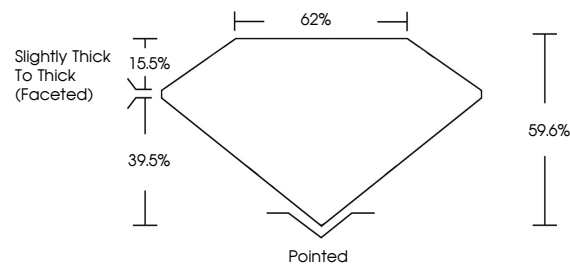

GRADING RESULTS

Carat Weight **2.00 CARATS**
Color Grade **M**
Clarity Grade **SI 2**
Cut Grade **VERY GOOD**

ADDITIONAL GRADING INFORMATION

Polish **EXCELLENT**
Symmetry **EXCELLENT**
Fluorescence **NONE**
Inscription(s) **(IGI) 739551457**

IGI

November 13, 2025
IGI Report No 739551457
PEAR BRILLIANT
11.41 X 6.86 X 4.09 MM
2.00 CARATS
M
SI 2
VERY GOOD
62%
59.6%
Slightly Thick To Thick (Faceted)
Pointed
EXCELLENT
EXCELLENT
NONE
(IGI) 739551457

DIAMOND REPORT

November 13, 2025
IGI Report Number **739551457**
Description **NATURAL DIAMOND**
Shape and Cutting Style **PEAR BRILLIANT**
Measurements **11.41 X 6.86 X 4.09 MM**

GRADING RESULTS

Carat Weight **2.00 CARATS**
Color Grade **M**
Clarity Grade **SI 2**
Cut Grade **VERY GOOD**

ADDITIONAL GRADING INFORMATION

Polish **EXCELLENT**
Symmetry **EXCELLENT**
Fluorescence **NONE**
Inscription(s) **(IGI) 739551457**

PROPORTIONS

Sample Image Used

CLARITY CHARACTERISTICS

KEY TO SYMBOLS

Red symbols indicate internal characteristics.
Green symbols indicate external characteristics.