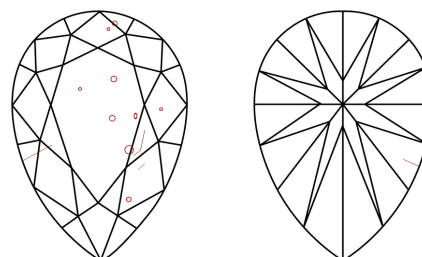

ELECTRONIC COPY

739551457
Report verification at igi.org

November 13, 2025
IGI Report Number **739551457**
Description **NATURAL DIAMOND**
Shape and Cutting Style **PEAR BRILLIANT**
Measurements **11.41 X 6.86 X 4.09 MM**

DIAMOND REPORT

November 13, 2025
IGI Report Number **739551457**
Description **NATURAL DIAMOND**
Shape and Cutting Style **PEAR BRILLIANT**
Measurements **11.41 X 6.86 X 4.09 MM**

GRADING RESULTS

Carat Weight **2.00 CARATS**
Color Grade **M**
Clarity Grade **SI 2**
Cut Grade **VERY GOOD**

ADDITIONAL GRADING INFORMATION

Polish **EXCELLENT**
Symmetry **EXCELLENT**
Fluorescence **NONE**
Inscription(s) **(IGI) 739551457**

PROPORTIONS

Sample Image Used

CLARITY CHARACTERISTICS

KEY TO SYMBOLS

Red symbols indicate internal characteristics.
Green symbols indicate external characteristics.

COLOR

D - F	G - J	K - M	N - R	S - Z	FANCY
Colorless	Near Colorless	Slightly Tinted	Very Light Color	Light Color	

CLARITY

IF	VVS ¹⁻²	VS ¹⁻²	SI ¹⁻²	I ¹⁻³
Internally Flawless	Very Very Slightly Included	Very Slightly Included	Slightly Included	Included