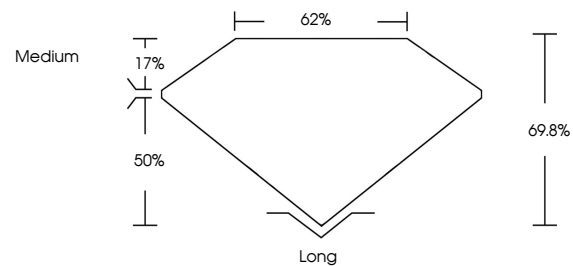

ELECTRONIC COPY

739551294
Report verification at igi.org

October 15, 2025
IGI Report Number **739551294**
Description **NATURAL DIAMOND**
Shape and Cutting Style **EMERALD CUT**
Measurements **10.01 X 6.48 X 4.52 MM**

GRADING RESULTS

Carat Weight **3.01 CARATS**
Color Grade **I**
Clarity Grade **VS 1**
Cut Grade **VERY GOOD**

ADDITIONAL GRADING INFORMATION

Polish **EXCELLENT**
Symmetry **EXCELLENT**
Fluorescence **NONE**
Inscription(s) **(IGI) 739551294**

DIAMOND REPORT

October 15, 2025
IGI Report Number **739551294**
Description **NATURAL DIAMOND**
Shape and Cutting Style **EMERALD CUT**
Measurements **10.01 X 6.48 X 4.52 MM**

GRADING RESULTS

Carat Weight **3.01 CARATS**
Color Grade **I**
Clarity Grade **VS 1**
Cut Grade **VERY GOOD**

ADDITIONAL GRADING INFORMATION

Polish **EXCELLENT**
Symmetry **EXCELLENT**
Fluorescence **NONE**
Inscription(s) **(IGI) 739551294**

PROPORTIONS

Sample Image Used

CLARITY CHARACTERISTICS

KEY TO SYMBOLS

Red symbols indicate internal characteristics.
Green symbols indicate external characteristics.