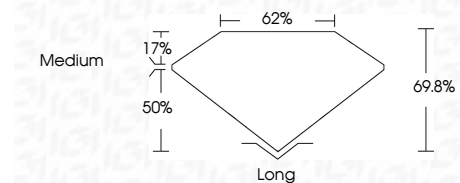

ELECTRONIC COPY

739551294
Report verification at igi.org

October 15, 2025
IGI Report Number **739551294**
Description **NATURAL DIAMOND**
Shape and Cutting Style **EMERALD CUT**
Measurements **10.01 X 6.48 X 4.52 MM**

GRADING RESULTS

Carat Weight **3.01 CARATS**
Color Grade **I**
Clarity Grade **VS 1**
Cut Grade **VERY GOOD**

ADDITIONAL GRADING INFORMATION

Polish **EXCELLENT**
Symmetry **EXCELLENT**
Fluorescence **NONE**
Inscription(s) **(IGI) 739551294**

IGI

October 15, 2025
IGI Report No. 739551294
EMERALD CUT
3.01 CARATS
I
Color Grade
VERY GOOD
VS 1
Depth
69.8%
Table
62%
Girdle
Medium
Long
EXCELLENT
Symmetry
EXCELLENT
Fluorescence
NONE
Inscription(s)
(IGI) 739551294

DIAMOND REPORT

October 15, 2025
IGI Report Number **739551294**
Description **NATURAL DIAMOND**
Shape and Cutting Style **EMERALD CUT**
Measurements **10.01 X 6.48 X 4.52 MM**

GRADING RESULTS

Carat Weight **3.01 CARATS**
Color Grade **I**
Clarity Grade **VS 1**
Cut Grade **VERY GOOD**