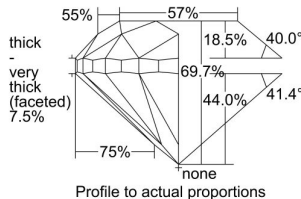

GIA®

FACSIMILE

GIA REPORT 7393345412

Verify this report at GIA.edu

GIA NATURAL DIAMOND DOSSIER®

July 07, 2021
GIA Report Number 7393345412
Shape and Cutting Style ..... Round Brilliant
Measurements ..... 3.97 - 4.07 x 2.80 mm

GRADING RESULTS

Carat Weight ..... 0.30 carat
Color Grade ..... D
Clarity Grade S11
Cut Grade ..... Fair

ADDITIONAL GRADING INFORMATION

Polish ..... Very Good
Symmetry ..... Good
Fluorescence ..... Strong Blue
Clarity Characteristics ..... Cloud, Feather
Inscription(s): GIA 7393345412

PROPORTIONS

GRADING SCALES

GIA COLOR SCALE

COLORESS	D
	E
	F
	G
	H
	I
	J
NEAR COLORESS	K
	L
Faint	M
	N
	O
	P
Very Light	Q
	R
	S
	T
	U
	V
Light	W
	X
	Y
	Z

GIA CLARITY SCALE

FLAWLESS	VERY VERY SLIGHTLY INCLUDED	VVS₁	VVS₂	VS₁	VS₂	S1₁	S1₂	I₁	I₂	I₃	
											INTERNALLY FLAWLESS

GIA CUT SCALE

EXCELLENT
VERY GOOD
GOOD
FAIR
POOR