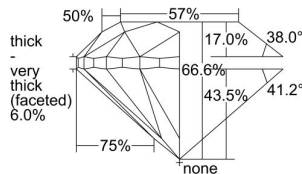

GIA®

FACSIMILE

GIA REPORT

7391206551

Verify this report at GIA.edu

GIA NATURAL DIAMOND DOSSIER®

July 27, 2021
GIA Report Number 7391206551
Shape and Cutting Style ..... Round Brilliant
Measurements ..... 5.43 - 5.49 x 3.64 mm

GRADING RESULTS

Carat Weight ..... 0.70 carat
Color Grade ..... E
Clarity Grade I1
Cut Grade ..... Good

ADDITIONAL GRADING INFORMATION

Polish ..... Excellent
Symmetry ..... Very Good
Fluorescence ..... Strong Blue
Clarity Characteristics ..... Crystal
Inscription(s): GIA 7391206551

PROPORTIONS

Profile to actual proportions

GRADING SCALES

GIA COLOR SCALE

COLORLESS	D
	E
	F
	G
	H
	I
	J
NEAR COLORLESS	K
	L
Faint	M
	N
	O
	P
Very Light	Q
	R
	S
	T
	U
	V
Light	W
	X
	Y
	Z

GIA CLARITY SCALE

FLAWLESS	VERY VERY SLIGHTLY INCLUDED	VVS₁	VVS₂	VS₁	VS₂	SI₁	SI₂	I₁	I₂	I₃	
											INTERNALLY FLAWLESS

GIA CUT SCALE

EXCELLENT
VERY GOOD
GOOD
FAIR
POOR