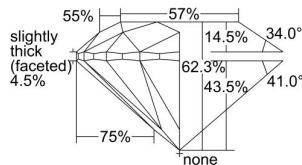

GIA®

FACSIMILE

GIA REPORT

7386882341

Verify this report at GIA.edu

GIA NATURAL DIAMOND DOSSIER®

June 19, 2024
GIA Report Number 7386882341
Shape and Cutting Style ..... Round Brilliant
Measurements ..... 6.12 - 6.15 x 3.82 mm

GRADING RESULTS

Carat Weight ..... 0.89 carat
Color Grade ..... H
Clarity Grade S11
Cut Grade ..... Excellent

ADDITIONAL GRADING INFORMATION

Polish ..... Excellent
Symmetry ..... Excellent
Fluorescence ..... None
Clarity Characteristics ..... Crystal
Inscription(s): GIA 7386882341

PROPORTIONS

Profile to actual proportions