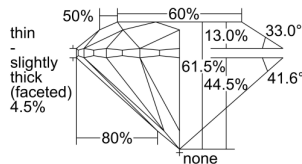

GIA®

FACSIMILE

GIA REPORT 7381685208

Verify this report at GIA.edu

GIA NATURAL DIAMOND DOSSIER®

May 19, 2021
GIA Report Number 7381685208
Shape and Cutting Style ..... Round Brilliant
Measurements ..... 5.68 - 5.70 x 3.50 mm

GRADING RESULTS

Carat Weight ..... 0.70 carat
Color Grade ..... D
Clarity Grade VS2
Cut Grade ..... Excellent

ADDITIONAL GRADING INFORMATION

Polish ..... Excellent
Symmetry ..... Excellent
Fluorescence ..... Strong Blue
Clarity Characteristics..... Twinning Wisp, Cavity
Inspection(s): GIA 7381685208

PROPORTIONS

GRADING SCALES

GIA COLOR SCALE	GIA CLARITY SCALE	GIA CUT SCALE	
D	FLAWLESS	EXCELLENT	
E	INTERNALLY FLAWLESS		
F		VVS₁	VERY GOOD
G	VVS₂		
H	VS₁	GOOD	
I	VS₂		
J	SI₁	FAIR	
K	SI₂		
L	I₁	POOR	
M	I₂		
N	I₃		
O			
P			
Q			
R			
S			
T			
U			
V			
W			
X			
Y			
Z