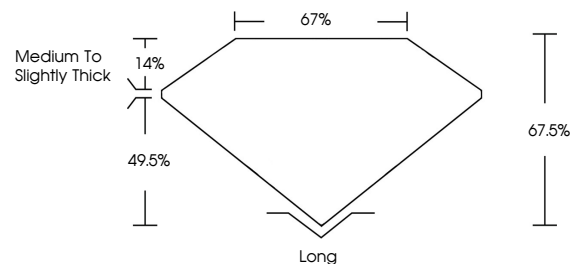

GRADING RESULTS

Carat Weight **1.70 CARAT**
Color Grade **K**
Clarity Grade **VS 1**
Cut Grade **EXCELLENT**

ADDITIONAL GRADING INFORMATION

Polish **EXCELLENT**
Symmetry **EXCELLENT**
Fluorescence **NONE**
Inscription(s) **(IGI) 737595564**

IGI

January 5, 2026
IGI Report No 737595564
EMERALD CUT
7.95 X 5.67 X 3.83 MM
1.70 CARAT
K
VS 1
EXCELLENT
67.5%
67%
Medium To Slightly Thick
Long
EXCELLENT
EXCELLENT
NONE
(IGI) 737595564

DIAMOND REPORT

January 5, 2026
IGI Report Number **737595564**
Description **NATURAL DIAMOND**
Shape and Cutting Style **EMERALD CUT**
Measurements **7.95 X 5.67 X 3.83 MM**

PROPORTIONS

Sample Image Used

CLARITY CHARACTERISTICS

KEY TO SYMBOLS

Red symbols indicate internal characteristics.
Green symbols indicate external characteristics.

COLOR

D - F	G - J	K - M	N - R	S - Z	FANCY
Colorless	Near Colorless	Slightly Tinted	Very Light Color	Light Color	