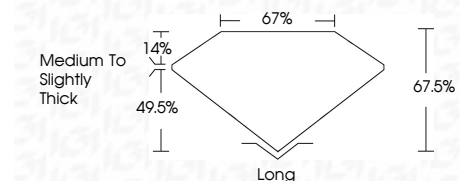

ELECTRONIC COPY

737595564
Report verification at igi.org

January 5, 2026
IGI Report Number **737595564**
Description **NATURAL DIAMOND**
Shape and Cutting Style **EMERALD CUT**
Measurements **7.95 X 5.67 X 3.83 MM**

GRADING RESULTS

Carat Weight **1.70 CARAT**
Color Grade **K**
Clarity Grade **VS 1**
Cut Grade **EXCELLENT**

ADDITIONAL GRADING INFORMATION

Polish **EXCELLENT**
Symmetry **EXCELLENT**
Fluorescence **NONE**
Inscription(s) **(IGI) 737595564**

IGI

January 5, 2026
IGI Report No 737595564
EMERALD CUT
7.95 X 5.67 X 3.83 MM
1.70 CARAT
K
VS 1
EXCELLENT
67.5%
67%
Medium To Slightly Thick
Long
EXCELLENT
EXCELLENT
NONE
(IGI) 737595564

DIAMOND REPORT

January 5, 2026
IGI Report Number **737595564**
Description **NATURAL DIAMOND**
Shape and Cutting Style **EMERALD CUT**
Measurements **7.95 X 5.67 X 3.83 MM**