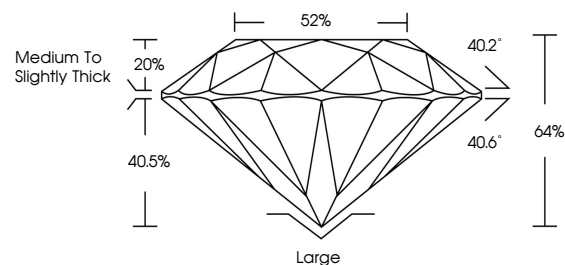

GRADING RESULTS

Carat Weight **10.03 CARATS**
Color Grade **L**
Clarity Grade **VVS 1**
Cut Grade **GOOD**

ADDITIONAL GRADING INFORMATION

Polish **EXCELLENT**
Symmetry **GOOD**
Fluorescence **VERY SLIGHT**
Inscription(s) **IGI 737564401**

IGI

November 3, 2025
IGI Report No 737564401
OLD EUROPEAN CUT
13.24 - 13.56 X 8.56 MM
10.03 CARATS L
Color Grade VVS 1
GOOD
Depth 84%
Table 82%
Medium To Slightly Thick
Large
EXCELLENT
GOOD
VERY SLIGHT
IGI 737564401

DIAMOND REPORT

November 3, 2025
IGI Report Number **737564401**
Description **NATURAL DIAMOND**
Shape and Cutting Style **OLD EUROPEAN CUT**
Measurements **13.24 - 13.56 X 8.56 MM**

GRADING RESULTS

Carat Weight **10.03 CARATS**
Color Grade **L**
Clarity Grade **VVS 1**
Cut Grade **GOOD**

ADDITIONAL GRADING INFORMATION

Polish **EXCELLENT**
Symmetry **GOOD**
Fluorescence **VERY SLIGHT**
Inscription(s) **IGI 737564401**

PROPORTIONS

Sample Image Used

CLARITY CHARACTERISTICS

KEY TO SYMBOLS

Red symbols indicate internal characteristics.
Green symbols indicate external characteristics.