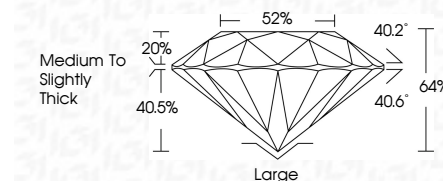

ELECTRONIC COPY

737564401
Report verification at igi.org

November 3, 2025
IGI Report Number **737564401**
Description **NATURAL DIAMOND**
Shape and Cutting Style **OLD EUROPEAN CUT**
Measurements **13.24 - 13.56 X 8.56 MM**

GRADING RESULTS

Carat Weight **10.03 CARATS**
Color Grade **L**
Clarity Grade **VVS 1**
Cut Grade **GOOD**

ADDITIONAL GRADING INFORMATION

Polish **EXCELLENT**
Symmetry **GOOD**
Fluorescence **VERY SLIGHT**
Inscription(s) **IGI 737564401**

IGI

November 3, 2025
IGI Report No 737564401
OLD EUROPEAN CUT
13.24 - 13.56 X 8.56 MM
10.03 CARATS L
Color Grade VVS 1
GOOD
Depth 84%
Table 82%
Medium To Slightly Thick
Large
EXCELLENT
GOOD
VERY SLIGHT
IGI 737564401

DIAMOND REPORT

November 3, 2025
IGI Report Number **737564401**
Description **NATURAL DIAMOND**
Shape and Cutting Style **OLD EUROPEAN CUT**
Measurements **13.24 - 13.56 X 8.56 MM**

GRADING RESULTS

Carat Weight **10.03 CARATS**
Color Grade **L**
Clarity Grade **VVS 1**
Cut Grade **GOOD**