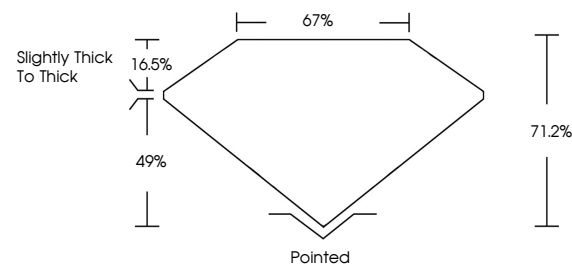

ELECTRONIC COPY

737544775
Report verification at igi.org

October 14, 2025
IGI Report Number **737544775**
Description **NATURAL DIAMOND**
Shape and Cutting Style **SQUARE EMERALD CUT**
Measurements **5.28 X 5.27 X 3.75 MM**

IGI

October 14, 2025
IGI Report No 737544775
SQUARE EMERALD CUT
5.28 X 5.27 X 3.75 MM
1.00 CARAT
G
VS 2
VERY GOOD
71.2%
67%
Slightly thick to thick
Pointed
EXCELLENT
EXCELLENT
NONE
IGI 737544775

DIAMOND REPORT

October 14, 2025
IGI Report Number **737544775**
Description **NATURAL DIAMOND**
Shape and Cutting Style **SQUARE EMERALD CUT**
Measurements **5.28 X 5.27 X 3.75 MM**

GRADING RESULTS

Carat Weight **1.00 CARAT**
Color Grade **G**
Clarity Grade **VS 2**
Cut Grade **VERY GOOD**

ADDITIONAL GRADING INFORMATION

Polish **EXCELLENT**
Symmetry **EXCELLENT**
Fluorescence **NONE**
Inscription(s) **IGI 737544775**

PROPORTIONS

CLARITY CHARACTERISTICS

KEY TO SYMBOLS

Red symbols indicate internal characteristics.
Green symbols indicate external characteristics.