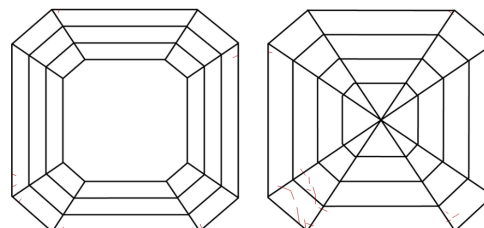

CLARITY CHARACTERISTICS

KEY TO SYMBOLS

Red symbols indicate internal characteristics.
Green symbols indicate external characteristics.

COLOR

D - F	G - J	K - M	N - R	S - Z	FANCY
Colorless	Near Colorless	Slightly Tinted	Very Light Color	Light Color	

CLARITY

IF	VVS¹⁻²	VS¹⁻²	SI¹⁻²	I¹⁻³
Internally Flawless	Very Very Slightly Included	Very Slightly Included	Slightly Included	Included