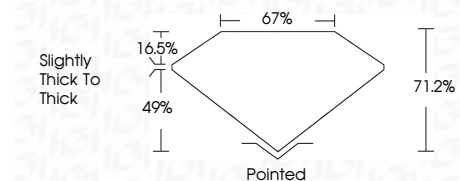

ELECTRONIC COPY

737544775
Report verification at igi.org

October 14, 2025
IGI Report Number **737544775**
Description **NATURAL DIAMOND**
Shape and Cutting Style **SQUARE EMERALD CUT**
Measurements **5.28 X 5.27 X 3.75 MM**

GRADING RESULTS

Carat Weight **1.00 CARAT**
Color Grade **G**
Clarity Grade **VS 2**
Cut Grade **VERY GOOD**

ADDITIONAL GRADING INFORMATION

Polish **EXCELLENT**
Symmetry **EXCELLENT**
Fluorescence **NONE**
Inscription(s) **IGI 737544775**

IGI

October 14, 2025
IGI Report No 737544775
SQUARE EMERALD CUT
5.28 X 5.27 X 3.75 MM
1.00 CARAT
G
VS 2
VERY GOOD
71.2%
67%
Slightly thick to thick
Pointed
EXCELLENT
EXCELLENT
NONE
IGI 737544775

DIAMOND REPORT

October 14, 2025
IGI Report Number **737544775**
Description **NATURAL DIAMOND**
Shape and Cutting Style **SQUARE EMERALD CUT**
Measurements **5.28 X 5.27 X 3.75 MM**

GRADING RESULTS

Carat Weight **1.00 CARAT**
Color Grade **G**
Clarity Grade **VS 2**
Cut Grade **VERY GOOD**