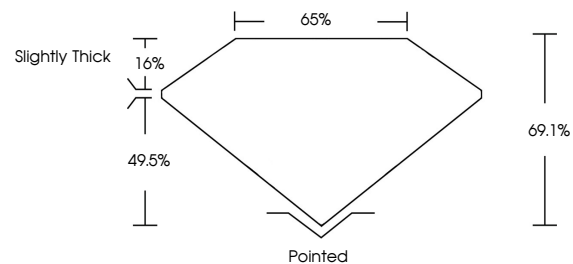

ELECTRONIC COPY

737544493
Report verification at igi.org

October 10, 2025
IGI Report Number **737544493**
Description **NATURAL DIAMOND**
Shape and Cutting Style **SQUARE EMERALD CUT**
Measurements **5.37 X 5.34 X 3.69 MM**

GRADING RESULTS

Carat Weight **1.01 CARAT**
Color Grade **H**
Clarity Grade **VS 1**
Cut Grade **VERY GOOD**

ADDITIONAL GRADING INFORMATION

Polish **EXCELLENT**
Symmetry **EXCELLENT**
Fluorescence **NONE**
Inscription(s) **IGI 737544493**

DIAMOND REPORT

October 10, 2025
IGI Report Number **737544493**
Description **NATURAL DIAMOND**
Shape and Cutting Style **SQUARE EMERALD CUT**
Measurements **5.37 X 5.34 X 3.69 MM**

GRADING RESULTS

Carat Weight **1.01 CARAT**
Color Grade **H**
Clarity Grade **VS 1**
Cut Grade **VERY GOOD**

ADDITIONAL GRADING INFORMATION

Polish **EXCELLENT**
Symmetry **EXCELLENT**
Fluorescence **NONE**
Inscription(s) **IGI 737544493**

PROPORTIONS

Sample Image Used

CLARITY CHARACTERISTICS

KEY TO SYMBOLS

Red symbols indicate internal characteristics.
Green symbols indicate external characteristics.