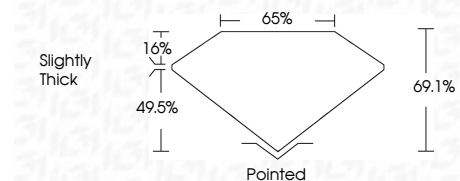

ELECTRONIC COPY

737544493
Report verification at igi.org

October 10, 2025
IGI Report Number **737544493**
Description **NATURAL DIAMOND**
Shape and Cutting Style **SQUARE EMERALD CUT**
Measurements **5.37 X 5.34 X 3.69 MM**

GRADING RESULTS

Carat Weight **1.01 CARAT**
Color Grade **H**
Clarity Grade **VS 1**
Cut Grade **VERY GOOD**

ADDITIONAL GRADING INFORMATION

Polish **EXCELLENT**
Symmetry **EXCELLENT**
Fluorescence **NONE**
Inscription(s) **IGI 737544493**

IGI

October 10, 2025
IGI Report No 737544493
SQUARE EMERALD CUT
1.01 CARAT H
Color Grade VS 1
Colorless
Very Very Slightly Included
Very Slightly Included
Slightly Included
Included
Flawless
Slightly Thick
Pointed
EXCELLENT
EXCELLENT
NONE
IGI 737544493

DIAMOND REPORT

October 10, 2025
IGI Report Number **737544493**
Description **NATURAL DIAMOND**
Shape and Cutting Style **SQUARE EMERALD CUT**
Measurements **5.37 X 5.34 X 3.69 MM**

GRADING RESULTS

Carat Weight **1.01 CARAT**
Color Grade **H**
Clarity Grade **VS 1**
Cut Grade **VERY GOOD**