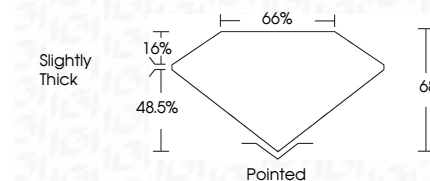

ELECTRONIC COPY

737544066
Report verification at igi.org

October 3, 2025
IGI Report Number **737544066**
Description **NATURAL DIAMOND**
Shape and Cutting Style **SQUARE EMERALD CUT**
Measurements **6.84 X 6.76 X 4.60 MM**

GRADING RESULTS

Carat Weight **2.01 CARATS**
Color Grade **J**
Clarity Grade **VS 2**
Cut Grade **VERY GOOD**

ADDITIONAL GRADING INFORMATION

Polish **EXCELLENT**
Symmetry **EXCELLENT**
Fluorescence **NONE**
Inscription(s) **IGI 737544066**

IGI

October 3, 2025
IGI Report No 737544066
SQUARE EMERALD CUT
6.84 X 6.76 X 4.60 MM
2.01 CARATS
J
Color Grade
VS 2
VERY GOOD
Depth 48%
Table 66%
Girdle
Slightly Thick
Pointed
EXCELLENT
EXCELLENT
NONE
NONE
IGI 737544066

DIAMOND REPORT

October 3, 2025
IGI Report Number **737544066**
Description **NATURAL DIAMOND**
Shape and Cutting Style **SQUARE EMERALD CUT**
Measurements **6.84 X 6.76 X 4.60 MM**

GRADING RESULTS

Carat Weight **2.01 CARATS**
Color Grade **J**
Clarity Grade **VS 2**
Cut Grade **VERY GOOD**