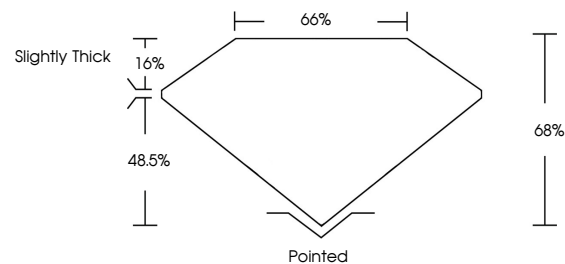

ELECTRONIC COPY

737544066
Report verification at igi.org

October 3, 2025
IGI Report Number **737544066**
Description **NATURAL DIAMOND**
Shape and Cutting Style **SQUARE EMERALD CUT**
Measurements **6.84 X 6.76 X 4.60 MM**

IGI

October 3, 2025
IGI Report No 737544066
SQUARE EMERALD CUT
6.84 X 6.76 X 4.60 MM
2.01 CARATS
J
Color Grade
VS 2
VERY GOOD
Depth 48%
Table 66%
Girdle
Slightly Thick
Pointed
EXCELLENT
EXCELLENT
NONE
NONE
IGI 737544066

DIAMOND REPORT

October 3, 2025
IGI Report Number **737544066**
Description **NATURAL DIAMOND**
Shape and Cutting Style **SQUARE EMERALD CUT**
Measurements **6.84 X 6.76 X 4.60 MM**

GRADING RESULTS

Carat Weight **2.01 CARATS**
Color Grade **J**
Clarity Grade **VS 2**
Cut Grade **VERY GOOD**

ADDITIONAL GRADING INFORMATION

Polish **EXCELLENT**
Symmetry **EXCELLENT**
Fluorescence **NONE**
Inscription(s) **IGI 737544066**

PROPORTIONS

Sample Image Used

CLARITY CHARACTERISTICS

KEY TO SYMBOLS

Red symbols indicate internal characteristics.
Green symbols indicate external characteristics.