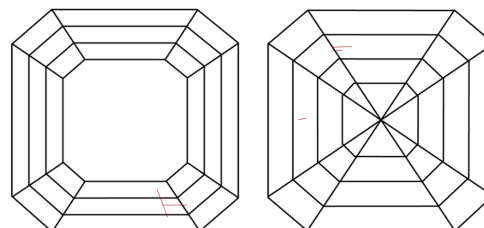

DIAMOND REPORT

October 3, 2025
IGI Report Number **737544066**
Description **NATURAL DIAMOND**
Shape and Cutting Style **SQUARE EMERALD CUT**
Measurements **6.84 X 6.76 X 4.60 MM**

GRADING RESULTS

Carat Weight **2.01 CARATS**
Color Grade **J**
Clarity Grade **VS 2**
Cut Grade **VERY GOOD**

ADDITIONAL GRADING INFORMATION

Polish **EXCELLENT**
Symmetry **EXCELLENT**
Fluorescence **NONE**
Inscription(s) **IGI 737544066**

PROPORTIONS

Sample Image Used

CLARITY CHARACTERISTICS

KEY TO SYMBOLS

Red symbols indicate internal characteristics.
Green symbols indicate external characteristics.