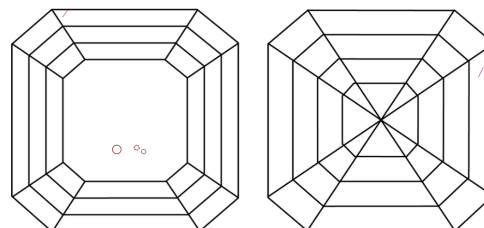

CLARITY CHARACTERISTICS

KEY TO SYMBOLS

Red symbols indicate internal characteristics.
Green symbols indicate external characteristics.

COLOR

D - F	G - J	K - M	N - R	S - Z	FANCY
Colorless	Near Colorless	Slightly Tinted	Very Light Color	Light Color	

CLARITY

IF	VVS¹⁻²	VS¹⁻²	SI¹⁻²	I¹⁻³
Internally Flawless	Very Very Slightly Included	Very Slightly Included	Slightly Included	Included