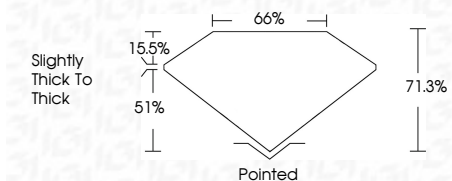

ELECTRONIC COPY

737544063
Report verification at igi.org

October 3, 2025
IGI Report Number **737544063**
Description **NATURAL DIAMOND**
Shape and Cutting Style **SQUARE EMERALD CUT**
Measurements **6.02 X 6.02 X 4.29 MM**

GRADING RESULTS

Carat Weight **1.51 CARAT**
Color Grade **K**
Clarity Grade **SI 1**
Cut Grade **VERY GOOD**

ADDITIONAL GRADING INFORMATION

Polish **EXCELLENT**
Symmetry **EXCELLENT**
Fluorescence **NONE**
Inscription(s) **IGI 737544063**

IGI

October 3, 2025
IGI Report No 737544063
SQUARE EMERALD CUT
6.02 X 6.02 X 4.29 MM
1.51 CARAT
K
SI 1
VERY GOOD
71.3%
66%
Slightly thick to thick
Pointed
EXCELLENT
EXCELLENT
NONE
IGI 737544063

DIAMOND REPORT

October 3, 2025
IGI Report Number **737544063**
Description **NATURAL DIAMOND**
Shape and Cutting Style **SQUARE EMERALD CUT**
Measurements **6.02 X 6.02 X 4.29 MM**

GRADING RESULTS

Carat Weight **1.51 CARAT**
Color Grade **K**
Clarity Grade **SI 1**
Cut Grade **VERY GOOD**