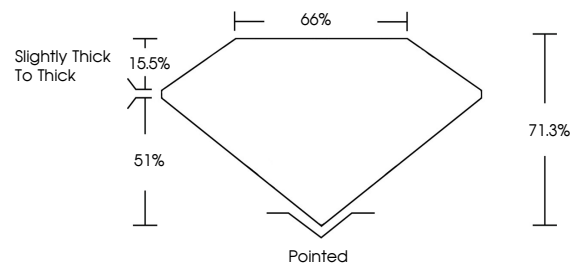

ELECTRONIC COPY

737544063
Report verification at igi.org

October 3, 2025
IGI Report Number **737544063**
Description **NATURAL DIAMOND**
Shape and Cutting Style **SQUARE EMERALD CUT**
Measurements **6.02 X 6.02 X 4.29 MM**

GRADING RESULTS

Carat Weight **1.51 CARAT**
Color Grade **K**
Clarity Grade **SI 1**
Cut Grade **VERY GOOD**

ADDITIONAL GRADING INFORMATION

Polish **EXCELLENT**
Symmetry **EXCELLENT**
Fluorescence **NONE**
Inscription(s) **IGI 737544063**

October 3, 2025
IGI Report Number **737544063**
Description **NATURAL DIAMOND**
Shape and Cutting Style **SQUARE EMERALD CUT**
Measurements **6.02 X 6.02 X 4.29 MM**

GRADING RESULTS

Carat Weight **1.51 CARAT**
Color Grade **K**
Clarity Grade **SI 1**
Cut Grade **VERY GOOD**

ADDITIONAL GRADING INFORMATION

Polish **EXCELLENT**
Symmetry **EXCELLENT**
Fluorescence **NONE**
Inscription(s) **IGI 737544063**

PROPORTIONS

Sample Image Used

CLARITY CHARACTERISTICS

KEY TO SYMBOLS

Red symbols indicate internal characteristics.
Green symbols indicate external characteristics.