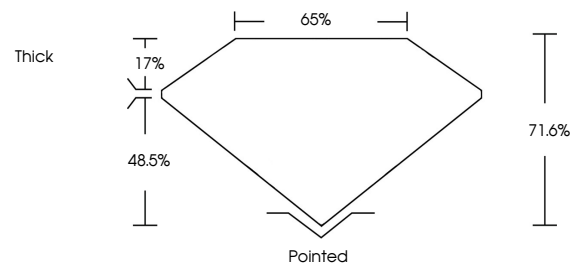

GRADING RESULTS

Carat Weight **1.01 CARAT**
Color Grade **G**
Clarity Grade **VS 1**
Cut Grade **VERY GOOD**

ADDITIONAL GRADING INFORMATION

Polish **EXCELLENT**
Symmetry **EXCELLENT**
Fluorescence **NONE**
Inscription(s) **IGI 737543936**

IGI

September 30, 2025
IGI Report No 737543936
SQUARE EMERALD CUT
5.32 X 5.22 X 3.74 MM
1.01 CARAT
G
VS 1
VERY GOOD
71.6%
65%
Thick
Pointed
EXCELLENT
EXCELLENT
NONE
IGI 737543936

DIAMOND REPORT

September 30, 2025
IGI Report Number **737543936**
Description **NATURAL DIAMOND**
Shape and Cutting Style **SQUARE EMERALD CUT**
Measurements **5.32 X 5.22 X 3.74 MM**

PROPORTIONS

Sample Image Used

CLARITY CHARACTERISTICS

KEY TO SYMBOLS

Red symbols indicate internal characteristics.
Green symbols indicate external characteristics.

COLOR

D - F	G - J	K - M	N - R	S - Z	FANCY
Colorless	Near Colorless	Slightly Tinted	Very Light Color	Light Color	