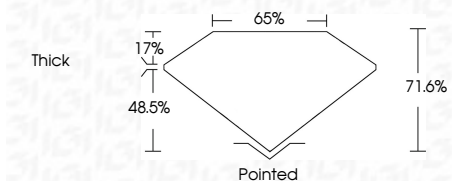

ELECTRONIC COPY

737543936
Report verification at igi.org

September 30, 2025
IGI Report Number **737543936**
Description **NATURAL DIAMOND**
Shape and Cutting Style **SQUARE EMERALD CUT**
Measurements **5.32 X 5.22 X 3.74 MM**

GRADING RESULTS

Carat Weight **1.01 CARAT**
Color Grade **G**
Clarity Grade **VS 1**
Cut Grade **VERY GOOD**

ADDITIONAL GRADING INFORMATION

Polish **EXCELLENT**
Symmetry **EXCELLENT**
Fluorescence **NONE**
Inscription(s) **IGI 737543936**

IGI

September 30, 2025
IGI Report No 737543936
SQUARE EMERALD CUT
5.32 X 5.22 X 3.74 MM
1.01 CARAT
G
VS 1
VERY GOOD
71.6%
65%
Thick
Pointed
EXCELLENT
EXCELLENT
NONE
IGI 737543936

DIAMOND REPORT

September 30, 2025
IGI Report Number **737543936**
Description **NATURAL DIAMOND**
Shape and Cutting Style **SQUARE EMERALD CUT**
Measurements **5.32 X 5.22 X 3.74 MM**