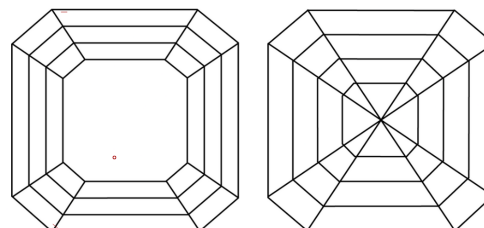

IGI

September 30, 2025
IGI Report No 737543936
SQUARE EMERALD CUT
5.32 X 5.22 X 3.74 MM
1.01 CARAT
G
VS 1
VERY GOOD
71.6%
65%
Thick
Pointed
EXCELLENT
EXCELLENT
NONE
IGI 737543936

DIAMOND REPORT

September 30, 2025
IGI Report Number **737543936**
Description **NATURAL DIAMOND**
Shape and Cutting Style **SQUARE EMERALD CUT**
Measurements **5.32 X 5.22 X 3.74 MM**

PROPORTIONS

Sample Image Used

CLARITY CHARACTERISTICS

KEY TO SYMBOLS

Red symbols indicate internal characteristics.
Green symbols indicate external characteristics.

COLOR

D - F	G - J	K - M	N - R	S - Z	FANCY
Colorless	Near Colorless	Slightly Tinted	Very Light Color	Light Color	