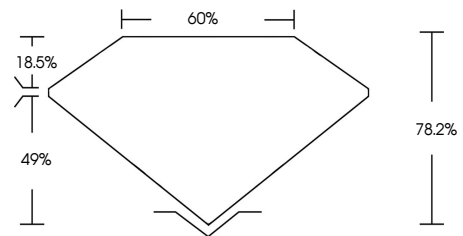

ELECTRONIC COPY

735561698
Report verification at igi.org

November 7, 2025
IGI Report Number **735561698**
Description **NATURAL DIAMOND**
Shape and Cutting Style **PEAR BRILLIANT**
Measurements **8.75 X 6.23 X 4.87 MM**
GRADING RESULTS
Carat Weight **1.75 CARAT**
Color Grade **BLACK, TREATED COLOR**

November 7, 2025
IGI Report Number **735561698**
Description **NATURAL DIAMOND**
Shape and Cutting Style **PEAR BRILLIANT**
Measurements **8.75 X 6.23 X 4.87 MM**
GRADING RESULTS
Carat Weight **1.75 CARAT**
Color Grade **BLACK, TREATED COLOR**
ADDITIONAL GRADING INFORMATION
Fluorescence **NONE**
Inscription(s) **735561698**

PROPORTIONS

Sample Image Used

COLOR

D - F	G - J	K - M	N - R	S - Z	FANCY
Colorless	Near Colorless	Slightly Tinted	Very Light Color	Light Color	

CLARITY

IF	VVS ¹⁻²	VS ¹⁻²	SI ¹⁻²	I ¹⁻³
Internally Flawless	Very Very Slightly Included	Very Slightly Included	Slightly Included	Included