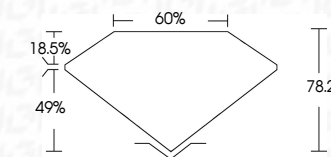

ELECTRONIC COPY

735561698
Report verification at igi.org

November 7, 2025
IGI Report Number **735561698**
Description **NATURAL DIAMOND**
Shape and Cutting Style **PEAR BRILLIANT**
Measurements **8.75 X 6.23 X 4.87 MM**
GRADING RESULTS
Carat Weight **1.75 CARAT**
Color Grade **BLACK, TREATED COLOR**

November 7, 2025
IGI Report Number **735561698**
Description **NATURAL DIAMOND**
Shape and Cutting Style **PEAR BRILLIANT**
Measurements **8.75 X 6.23 X 4.87 MM**
GRADING RESULTS
Carat Weight **1.75 CARAT**
Color Grade **BLACK, TREATED COLOR**
ADDITIONAL GRADING INFORMATION
Fluorescence **NONE**
Inscription(s) **735561698**

PROPORTIONS

Sample Image Used

COLOR

D - F	G - J	K - M	N - R	S - Z	FANCY
Colorless	Near Colorless	Slightly Tinted	Very Light Color	Light Color	

CLARITY

IF	VVS ¹⁻²	VS ¹⁻²	SI ¹⁻²	I ¹⁻³
Internally Flawless	Very Very Slightly Included	Very Slightly Included	Slightly Included	Included