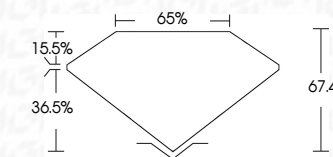

ELECTRONIC COPY

735561662
Report verification at igi.org

November 7, 2025
IGI Report Number **735561662**
Description **NATURAL DIAMOND**
Shape and Cutting Style **BAGUETTE**
Measurements **8.17 X 4.39 X 2.96 MM**
GRADING RESULTS
Carat Weight **1.29 CARAT**
Color Grade **BLACK, TREATED COLOR**

November 7, 2025
IGI Report Number **735561662**
Description **NATURAL DIAMOND**
Shape and Cutting Style **BAGUETTE**
Measurements **8.17 X 4.39 X 2.96 MM**
GRADING RESULTS
Carat Weight **1.29 CARAT**
Color Grade **BLACK, TREATED COLOR**
ADDITIONAL GRADING INFORMATION
Fluorescence **NONE**
Inscription(s) **735561662**

PROPORTIONS

Sample Image Used

COLOR

D - F	G - J	K - M	N - R	S - Z	FANCY
Colorless	Near Colorless	Slightly Tinted	Very Light Color	Light Color	

CLARITY

IF	VVS ¹⁻²	VS ¹⁻²	SI ¹⁻²	I ¹⁻³
Internally Flawless	Very Very Slightly Included	Very Slightly Included	Slightly Included	Included