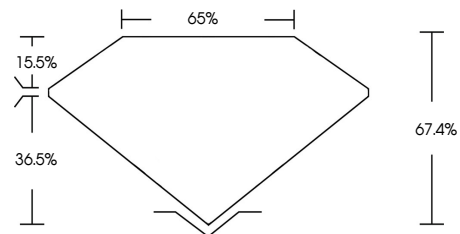

ELECTRONIC COPY

735561662
Report verification at igi.org

November 7, 2025
IGI Report Number **735561662**
Description **NATURAL DIAMOND**
Shape and Cutting Style **BAGUETTE**
Measurements **8.17 X 4.39 X 2.96 MM**
GRADING RESULTS
Carat Weight **1.29 CARAT**
Color Grade **BLACK, TREATED COLOR**

November 7, 2025
IGI Report Number **735561662**
Description **NATURAL DIAMOND**
Shape and Cutting Style **BAGUETTE**
Measurements **8.17 X 4.39 X 2.96 MM**
GRADING RESULTS
Carat Weight **1.29 CARAT**
Color Grade **BLACK, TREATED COLOR**
ADDITIONAL GRADING INFORMATION
Fluorescence **NONE**
Inscription(s) **735561662**

PROPORTIONS

Sample Image Used

COLOR

D - F	G - J	K - M	N - R	S - Z	FANCY
Colorless	Near Colorless	Slightly Tinted	Very Light Color	Light Color	

CLARITY

IF	VVS ¹⁻²	VS ¹⁻²	SI ¹⁻²	I ¹⁻³
Internally Flawless	Very Very Slightly Included	Very Slightly Included	Slightly Included	Included