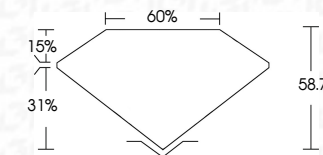

ELECTRONIC COPY

735561651
Report verification at igi.org

November 7, 2025
IGI Report Number **735561651**
Description **NATURAL DIAMOND**
Shape and Cutting Style **EMERALD MIXED CUT**
Measurements **8.01 X 6.85 X 4.02 MM**
GRADING RESULTS
Carat Weight **2.40 CARATS**
Color Grade **BLACK, TREATED COLOR**

November 7, 2025
IGI Report Number **735561651**
Description **NATURAL DIAMOND**
Shape and Cutting Style **EMERALD MIXED CUT**
Measurements **8.01 X 6.85 X 4.02 MM**
GRADING RESULTS
Carat Weight **2.40 CARATS**
Color Grade **BLACK, TREATED COLOR**

ADDITIONAL GRADING INFORMATION

Fluorescence **NONE**
Inscription(s) **735561651**

PROPORTIONS

Sample Image Used

COLOR

D - F	G - J	K - M	N - R	S - Z	FANCY
Colorless	Near Colorless	Slightly Tinted	Very Light Color	Light Color	