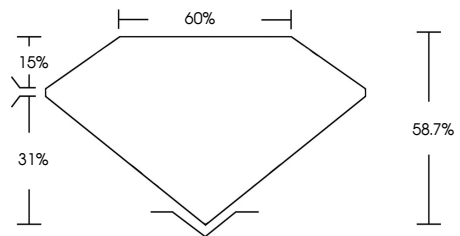

ELECTRONIC COPY

735561651
Report verification at igi.org

November 7, 2025
IGI Report Number **735561651**
Description **NATURAL DIAMOND**
Shape and Cutting Style **EMERALD MIXED CUT**
Measurements **8.01 X 6.85 X 4.02 MM**
GRADING RESULTS
Carat Weight **2.40 CARATS**
Color Grade **BLACK, TREATED COLOR**

November 7, 2025
IGI Report Number **735561651**
Description **NATURAL DIAMOND**
Shape and Cutting Style **EMERALD MIXED CUT**
Measurements **8.01 X 6.85 X 4.02 MM**
GRADING RESULTS
Carat Weight **2.40 CARATS**
Color Grade **BLACK, TREATED COLOR**

ADDITIONAL GRADING INFORMATION

Fluorescence **NONE**
Inscription(s) **735561651**

PROPORTIONS

Sample Image Used