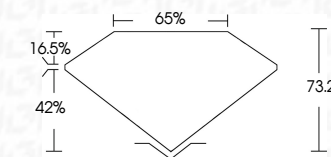

ELECTRONIC COPY

735561650
Report verification at igi.org

November 7, 2025
IGI Report Number **735561650**
Description **NATURAL DIAMOND**
Shape and Cutting Style **EMERALD MIXED CUT**
Measurements **8.01 X 6.27 X 4.59 MM**
GRADING RESULTS
Carat Weight **2.39 CARATS**
Color Grade **BLACK, TREATED COLOR**

November 7, 2025
IGI Report Number **735561650**
Description **NATURAL DIAMOND**
Shape and Cutting Style **EMERALD MIXED CUT**
Measurements **8.01 X 6.27 X 4.59 MM**
GRADING RESULTS
Carat Weight **2.39 CARATS**
Color Grade **BLACK, TREATED COLOR**

ADDITIONAL GRADING INFORMATION

Fluorescence **NONE**
Inscription(s) **735561650**

PROPORTIONS

Sample Image Used

COLOR

D - F	G - J	K - M	N - R	S - Z	FANCY
Colorless	Near Colorless	Slightly Tinted	Very Light Color	Light Color	