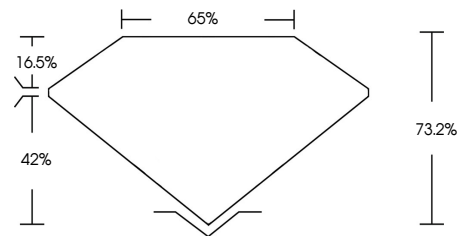

ELECTRONIC COPY

735561650
Report verification at igi.org

November 7, 2025
IGI Report Number **735561650**
Description **NATURAL DIAMOND**
Shape and Cutting Style **EMERALD MIXED CUT**
Measurements **8.01 X 6.27 X 4.59 MM**
GRADING RESULTS
Carat Weight **2.39 CARATS**
Color Grade **BLACK, TREATED COLOR**

November 7, 2025
IGI Report Number **735561650**
Description **NATURAL DIAMOND**
Shape and Cutting Style **EMERALD MIXED CUT**
Measurements **8.01 X 6.27 X 4.59 MM**
GRADING RESULTS
Carat Weight **2.39 CARATS**
Color Grade **BLACK, TREATED COLOR**

ADDITIONAL GRADING INFORMATION

Fluorescence **NONE**
Inscription(s) **735561650**

PROPORTIONS

Sample Image Used