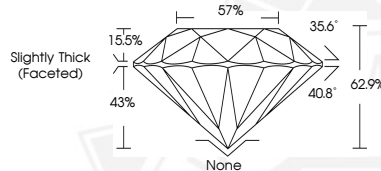

October 9, 2025
IGI Report Number 734511034
ROUND BRILLIANT
NATURAL DIAMOND
4.22 - 4.25 X 2.67 MM
0.30 CARAT
J
SI 2
EXCELLENT
VERY GOOD
VERY GOOD
NONE
Inscription(s) (IGI) 734511034