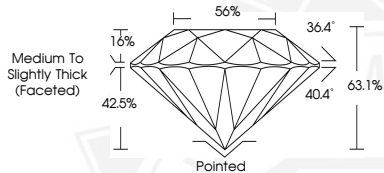

October 9, 2025

IGI Report Number 734510541

ROUND BRILLIANT

NATURAL DIAMOND

4.19 - 4.25 X 2.67 MM

Carat Weight 0.30 CARAT
Color Grade K
Clarity Grade SI 1
Cut Grade EXCELLENT
Polish VERY GOOD
Symmetry VERY GOOD
Fluorescence NONE
Inscription(s) IGI 734510541