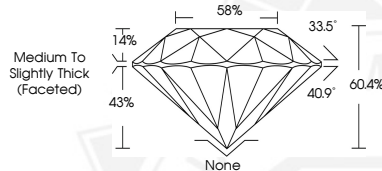

October 9, 2025
IGI Report Number 734510424
ROUND BRILLIANT
NATURAL DIAMOND
4.63 - 4.66 X 2.80 MM
0.37 CARAT
M
SI 1
EXCELLENT
VERY GOOD
EXCELLENT
NONE
IGI 734510424
Comments: IDEAL CUT ROUND
BRILLIANT