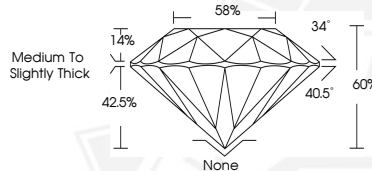

October 9, 2025
IGI Report Number 734510398
ROUND BRILLIANT
NATURAL DIAMOND
5.15 - 5.19 X 3.10 MM
Carat Weight **0.51 CARAT**
Color Grade **F**
Clarity Grade **I 2**
Cut Grade **VERY GOOD**
Polish **GOOD**
Symmetry **GOOD**
Fluorescence **STRONG**
Inscription(s) **IGI 734510398**