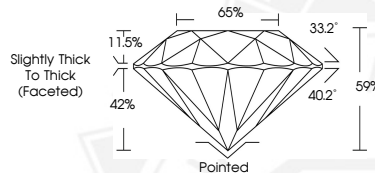

October 6, 2025
IGI Report Number 734509980
ROUND BRILLIANT
NATURAL DIAMOND
6.14 - 6.24 X 3.66 MM
Carat Weight **0.90 CARAT**
Color Grade **J**
Clarity Grade **I 1**
Cut Grade **VERY GOOD**
Polish **VERY GOOD**
Symmetry **GOOD**
Fluorescence **NONE**
Inscription(s) **IGI 734509980**