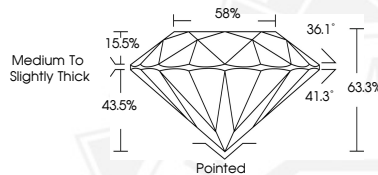

October 6, 2025
IGI Report Number 734509788
ROUND BRILLIANT
NATURAL DIAMOND
4.21 - 4.24 X 2.68 MM
Carat Weight **0.30 CARAT**
Color Grade **L**
Clarity Grade **SI 1**
Cut Grade **EXCELLENT**
Polish **EXCELLENT**
Symmetry **EXCELLENT**
Fluorescence **NONE**
Inscription(s) **IGI 734509788**