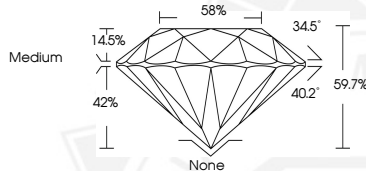

GRADING RESULTS

Carat Weight **0.41 CARAT**
Color Grade **K**
Clarity Grade **SI 2**
Cut Grade **VERY GOOD**