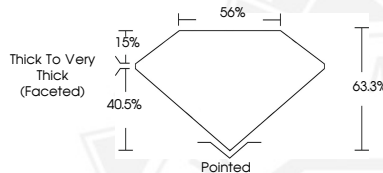

September 27, 2025

IGI Report Number 734508892

PEAR BRILLIANT

NATURAL DIAMOND

5.95 X 3.62 X 2.29 MM

0.30 CARAT
F
VS 1
VERY GOOD
EXCELLENT
EXCELLENT
NONE
Inscription(s) IGI 734508892