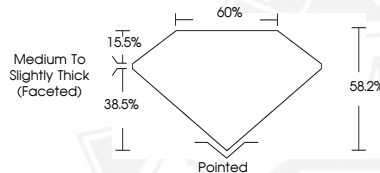

October 6, 2025
IGI Report Number 734507412
HEART BRILLIANT
NATURAL DIAMOND
5.67 X 6.39 X 3.72 MM
0.84 CARAT
I
SI 1
VERY GOOD
EXCELLENT
EXCELLENT
VERY SLIGHT
IGI 734507412