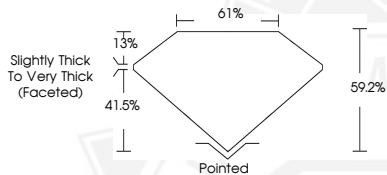

May 8, 2026
IGI Report Number **733581264**
PEAR BRILLIANT
NATURAL DIAMOND
7.77 X 4.46 X 2.64 MM
Carat Weight **0.55 CARAT**
Color Grade **H**
Clarity Grade **SI 1**
Cut Grade **VERY GOOD**
Polish **VERY GOOD**
Symmetry **VERY GOOD**
Fluorescence **NONE**
Inscription(s) **IGI 733581264**

May 8, 2026
IGI Report Number **733581264**
PEAR BRILLIANT
NATURAL DIAMOND
7.77 X 4.46 X 2.64 MM
Carat Weight **0.55 CARAT**
Color Grade **H**
Clarity Grade **SI 1**
Cut Grade **VERY GOOD**
Polish **VERY GOOD**
Symmetry **VERY GOOD**
Fluorescence **NONE**
Inscription(s) **IGI 733581264**