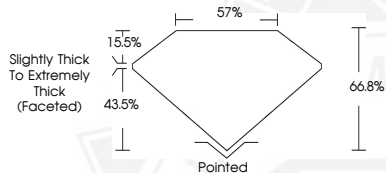

May 6, 2026
IGI Report Number **733581223**
PEAR BRILLIANT
NATURAL DIAMOND
6.68 X 4.43 X 2.96 MM
Carat Weight **0.53 CARAT**
Color Grade **J**
Clarity Grade **VS 1**
Cut Grade **GOOD**
Polish **VERY GOOD**
Symmetry **GOOD**
Fluorescence **NONE**
Inscription(s) **IGI 733581223**

May 6, 2026
IGI Report Number **733581223**
PEAR BRILLIANT
NATURAL DIAMOND
6.68 X 4.43 X 2.96 MM
Carat Weight **0.53 CARAT**
Color Grade **J**
Clarity Grade **VS 1**
Cut Grade **GOOD**
Polish **VERY GOOD**
Symmetry **GOOD**
Fluorescence **NONE**
Inscription(s) **IGI 733581223**