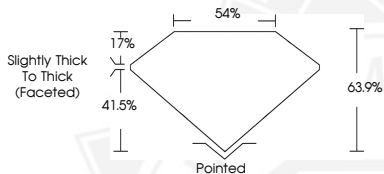

May 6, 2026
IGI Report Number **733581178**
PEAR BRILLIANT
NATURAL DIAMOND
7.50 X 4.52 X 2.89 MM
Carat Weight **0.60 CARAT**
Color Grade **I**
Clarity Grade **VS 2**
Cut Grade **VERY GOOD**
Polish **VERY GOOD**
Symmetry **VERY GOOD**
Fluorescence **NONE**
Inscription(s) **IGI 733581178**

May 6, 2026
IGI Report Number **733581178**
PEAR BRILLIANT
NATURAL DIAMOND
7.50 X 4.52 X 2.89 MM
Carat Weight **0.60 CARAT**
Color Grade **I**
Clarity Grade **VS 2**
Cut Grade **VERY GOOD**
Polish **VERY GOOD**
Symmetry **VERY GOOD**
Fluorescence **NONE**
Inscription(s) **IGI 733581178**