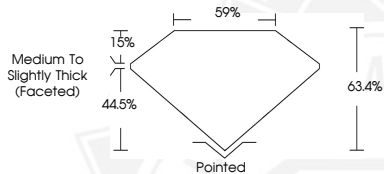

May 6, 2026
IGI Report Number **733581140**
PEAR BRILLIANT
NATURAL DIAMOND
7.43 X 5.00 X 3.17 MM
Carat Weight **0.71 CARAT**
Color Grade **K**
Clarity Grade **VS 1**
Cut Grade **EXCELLENT**
Polish **EXCELLENT**
Symmetry **VERY GOOD**
Fluorescence **NONE**
Inscription(s) **IGI 733581140**

May 6, 2026
IGI Report Number **733581140**
PEAR BRILLIANT
NATURAL DIAMOND
7.43 X 5.00 X 3.17 MM
Carat Weight **0.71 CARAT**
Color Grade **K**
Clarity Grade **VS 1**
Cut Grade **EXCELLENT**
Polish **EXCELLENT**
Symmetry **VERY GOOD**
Fluorescence **NONE**
Inscription(s) **IGI 733581140**