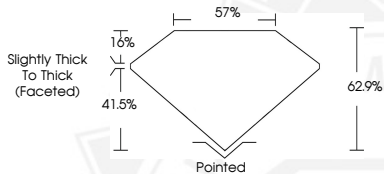

April 29, 2026
IGI Report Number **733580982**
PEAR BRILLIANT
NATURAL DIAMOND
8.55 X 5.26 X 3.31 MM
Carat Weight **0.90 CARAT**
Color Grade **K**
Clarity Grade **VS 1**
Cut Grade **VERY GOOD**
Polish **VERY GOOD**
Symmetry **VERY GOOD**
Fluorescence **NONE**
Inscription(s) **IGI 733580982**

April 29, 2026
IGI Report Number **733580982**
PEAR BRILLIANT
NATURAL DIAMOND
8.55 X 5.26 X 3.31 MM
Carat Weight **0.90 CARAT**
Color Grade **K**
Clarity Grade **VS 1**
Cut Grade **VERY GOOD**
Polish **VERY GOOD**
Symmetry **VERY GOOD**
Fluorescence **NONE**
Inscription(s) **IGI 733580982**