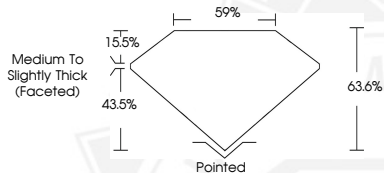

April 23, 2026
IGI Report Number 733580857
PEAR BRILLIANT
NATURAL DIAMOND
7.64 X 4.89 X 3.11 MM
0.70 CARAT
J
VS 1
EXCELLENT
EXCELLENT
EXCELLENT
NONE
IGI 733580857

April 23, 2026
IGI Report Number 733580857
PEAR BRILLIANT
NATURAL DIAMOND
7.64 X 4.89 X 3.11 MM
0.70 CARAT
J
VS 1
EXCELLENT
EXCELLENT
EXCELLENT
NONE
IGI 733580857