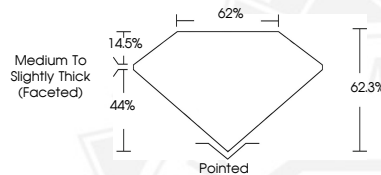

March 26, 2026

IGI Report Number 733580374

PEAR BRILLIANT

NATURAL DIAMOND

8.11 X 4.78 X 2.98 MM

Carat Weight 0.71 CARAT

Color Grade I

Clarity Grade SI 1

Cut Grade EXCELLENT

Polish EXCELLENT

Symmetry VERY GOOD

Fluorescence NONE

Inscription(s) (IGI) 733580374