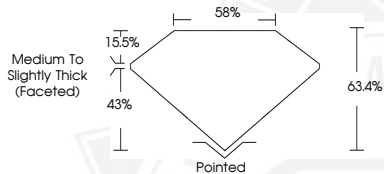

March 26, 2026
IGI Report Number **733580327**
PEAR BRILLIANT
NATURAL DIAMOND
7.50 X 4.73 X 3.00 MM
Carat Weight **0.63 CARAT**
Color Grade **I**
Clarity Grade **SI 1**
Cut Grade **EXCELLENT**
Polish **EXCELLENT**
Symmetry **EXCELLENT**
Fluorescence **NONE**
Inscription(s) **IGI 733580327**

March 26, 2026
IGI Report Number **733580327**
PEAR BRILLIANT
NATURAL DIAMOND
7.50 X 4.73 X 3.00 MM
Carat Weight **0.63 CARAT**
Color Grade **I**
Clarity Grade **SI 1**
Cut Grade **EXCELLENT**
Polish **EXCELLENT**
Symmetry **EXCELLENT**
Fluorescence **NONE**
Inscription(s) **IGI 733580327**