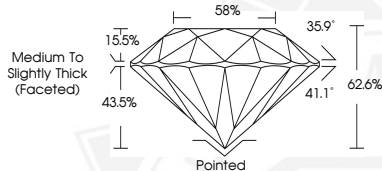

March 16, 2026

IGI Report Number 733580156

ROUND BRILLIANT
NATURAL DIAMOND
5.21 - 5.24 X 3.27 MM

0.55 CARAT
J
VVS 2
EXCELLENT
EXCELLENT
EXCELLENT
NONE
Inscription(s) IGI 733580156