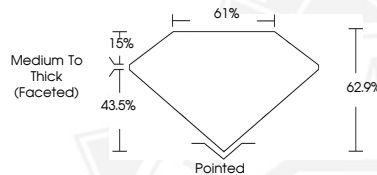

March 9, 2026
IGI Report Number 733580058
PEAR BRILLIANT
NATURAL DIAMOND
8.14 X 4.77 X 3.00 MM
0.70 CARAT
J
VS 1
VERY GOOD
EXCELLENT
EXCELLENT
NONE
Inscription(s) (IGI) 733580058