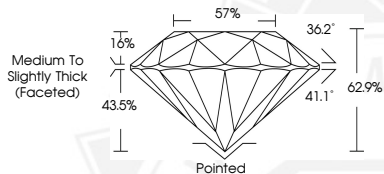

October 11, 2025

IGI Report Number 733578943

ROUND BRILLIANT

NATURAL DIAMOND

5.69 - 5.71 X 3.58 MM

Carat Weight 0.72 CARAT

Color Grade I

Clarity Grade VVS 1

Cut Grade EXCELLENT

Polish EXCELLENT

Symmetry EXCELLENT

Fluorescence VERY SLIGHT

Inscription(s) IGI 733578943