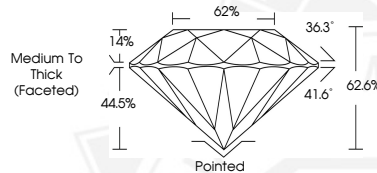

October 7, 2025
IGI Report Number 733578806
ROUND BRILLIANT
NATURAL DIAMOND
6.10 - 6.14 X 3.83 MM
0.90 CARAT
I
VS 2
VERY GOOD
EXCELLENT
EXCELLENT
NONE
Inscription(s) IGI 733578806