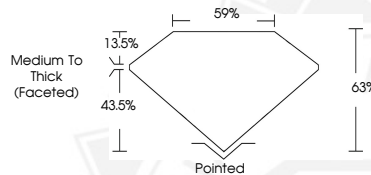

October 7, 2025
IGI Report Number 733578779
PEAR BRILLIANT
NATURAL DIAMOND
8.28 X 5.24 X 3.30 MM
0.84 CARAT
L
VS 1
EXCELLENT
EXCELLENT
EXCELLENT
NONE
Inscription(s) (IGI) 733578779