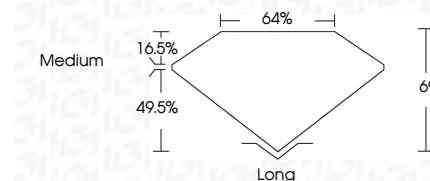

ELECTRONIC COPY

733569082
Report verification at igi.org

November 3, 2025
IGI Report Number **733569082**
Description **NATURAL DIAMOND**
Shape and Cutting Style **EMERALD CUT**
Measurements **7.59 X 5.42 X 3.74 MM**

GRADING RESULTS

Carat Weight **1.50 CARAT**
Color Grade **H**
Clarity Grade **VVS 1**
Cut Grade **VERY GOOD**

ADDITIONAL GRADING INFORMATION

Polish **EXCELLENT**
Symmetry **EXCELLENT**
Fluorescence **NONE**
Inscription(s) **IGI 733569082**

IGI

November 3, 2025
IGI Report No 733569082
EMERALD CUT
1.50 CARAT H
7.59 X 5.42 X 3.74 MM
Color Grade H
Clarity Grade VVS 1
Depth 69%
Table 64%
Girdle Medium
Long EXCELLENT
Polish EXCELLENT
Symmetry EXCELLENT
Fluorescence NONE
Inscriptions(s) IGI 733569082

DIAMOND REPORT

November 3, 2025
IGI Report Number **733569082**
Description **NATURAL DIAMOND**
Shape and Cutting Style **EMERALD CUT**
Measurements **7.59 X 5.42 X 3.74 MM**

GRADING RESULTS

Carat Weight **1.50 CARAT**
Color Grade **H**
Clarity Grade **VVS 1**
Cut Grade **VERY GOOD**