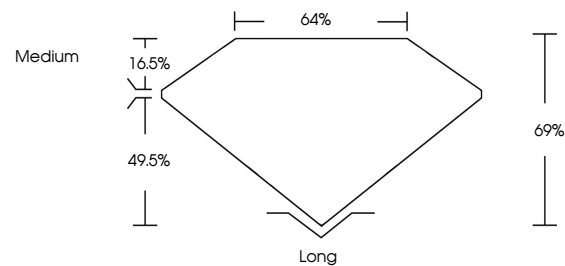

ELECTRONIC COPY

733569082
Report verification at igi.org

November 3, 2025
IGI Report Number **733569082**
Description **NATURAL DIAMOND**
Shape and Cutting Style **EMERALD CUT**
Measurements **7.59 X 5.42 X 3.74 MM**

IGI

November 3, 2025
IGI Report No 733569082
EMERALD CUT
1.50 CARAT H
7.59 X 5.42 X 3.74 MM
Color Grade H
Clarity Grade VVS 1
Depth 69%
Table 64%
Girdle Medium
Long EXCELLENT
Polish EXCELLENT
Symmetry EXCELLENT
Fluorescence NONE
Inscriptions(s) IGI 733569082

DIAMOND REPORT

November 3, 2025
IGI Report Number **733569082**
Description **NATURAL DIAMOND**
Shape and Cutting Style **EMERALD CUT**
Measurements **7.59 X 5.42 X 3.74 MM**

GRADING RESULTS

Carat Weight **1.50 CARAT**
Color Grade **H**
Clarity Grade **VVS 1**
Cut Grade **VERY GOOD**

ADDITIONAL GRADING INFORMATION

Polish **EXCELLENT**
Symmetry **EXCELLENT**
Fluorescence **NONE**
Inscription(s) **IGI 733569082**

PROPORTIONS

Sample Image Used

CLARITY CHARACTERISTICS

KEY TO SYMBOLS

Red symbols indicate internal characteristics.
Green symbols indicate external characteristics.