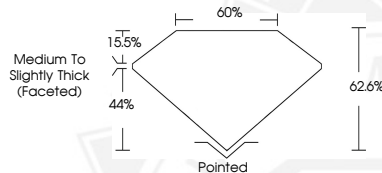

October 3, 2025
IGI Report Number 733561224
HEART BRILLIANT
NATURAL DIAMOND
5.16 X 6.09 X 3.81 MM
Carat Weight **0.70 CARAT**
Color Grade **G**
Clarity Grade **VVS 2**
Cut Grade **VERY GOOD**
Polish **EXCELLENT**
Symmetry **EXCELLENT**
Fluorescence **NONE**
Inscription(s) **IGI 733561224**