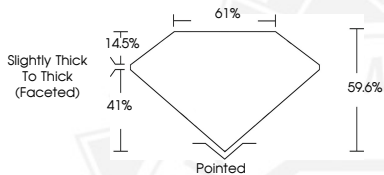

September 12, 2025
IGI Report Number **733559949**
HEART BRILLIANT
NATURAL DIAMOND
5.67 X 6.39 X 3.81 MM
Carat Weight **0.81 CARAT**
Color Grade **G**
Clarity Grade **I.F.**
Cut Grade **VERY GOOD**
Polish **EXCELLENT**
Symmetry **EXCELLENT**
Fluorescence **NONE**
Inscription(s) **IGI 733559949**

September 12, 2025
IGI Report Number **733559949**
HEART BRILLIANT
NATURAL DIAMOND
5.67 X 6.39 X 3.81 MM
Carat Weight **0.81 CARAT**
Color Grade **G**
Clarity Grade **I.F.**
Cut Grade **VERY GOOD**
Polish **EXCELLENT**
Symmetry **EXCELLENT**
Fluorescence **NONE**
Inscription(s) **IGI 733559949**