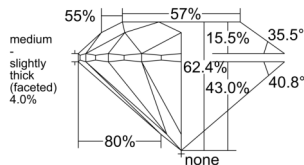

GIA®

FACSIMILE

GIA REPORT

7331407614

Verify this report at GIA.edu

GIA NATURAL DIAMOND DOSSIER®

July 16, 2025
GIA Report Number 7331407614
Shape and Cutting Style ..... Round Brilliant
Measurements ..... 5.20 - 5.23 x 3.25 mm

GRADING RESULTS

Carat Weight ..... 0.55 carat
Color Grade ..... D
Clarity Grade VS2
Cut Grade ..... Excellent

ADDITIONAL GRADING INFORMATION

Polish ..... Very Good
Symmetry ..... Excellent
Fluorescence ..... Strong Blue
Clarity Characteristics ..... Cloud
Inscription(s): GIA 7331407614

PROPORTIONS

Profile to actual proportions

GRADING SCALES

GIA COLOR SCALE

COLOREDNESS	D
	E
	F
	G
	H
	I
	J
NEAR COLORLESS	K
	L
FAIN	M
	N
	O
	P
VERY LIGHT	Q
	R
	S
	T
	U
	V
	W
	X
	Y
LIGHT	Z

GIA CLARITY SCALE

FLAWLESS	VERY VERY SLIGHTLY INCLUDED	VS₁	VS₂	SLIGHTLY INCLUDED	SI₁	SI₂	I₁	I₂	I₃	
										INTERNALLY FLAWLESS

GIA CUT SCALE

EXCELLENT
VERY GOOD
GOOD
FAIR
POOR