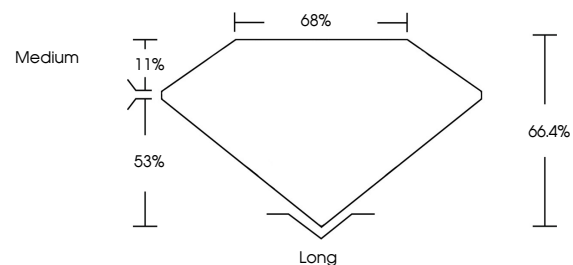

PROPORTIONS