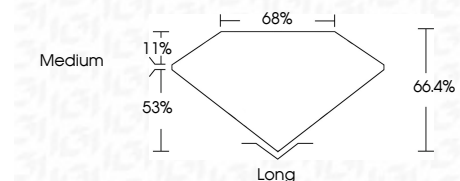

**ELECTRONIC COPY**

732579994  
Report verification at [igi.org](http://igi.org)

October 7, 2025  
IGI Report Number **732579994**  
Description **NATURAL DIAMOND**  
Shape and Cutting Style **EMERALD CUT**  
Measurements **11.51 X 7.39 X 4.91 MM**

**GRADING RESULTS**  
Carat Weight **4.01 CARATS**  
Color Grade **I**  
Clarity Grade **VVS 2**  
Cut Grade **VERY GOOD**

**ADDITIONAL GRADING INFORMATION**  
Polish **EXCELLENT**  
Symmetry **EXCELLENT**  
Fluorescence **NONE**  
Inscription(s) **IGI 732579994**

October 7, 2025  
IGI Report No 732579994  
**EMERALD CUT**  
11.51 X 7.39 X 4.91 MM  
4.01 CARATS  
I  
VVS 2  
VERY GOOD  
66.4%  
68%  
Medium  
Long  
EXCELLENT  
EXCELLENT  
NONE  
IGI 732579994

**DIAMOND REPORT**

October 7, 2025  
IGI Report Number **732579994**  
Description **NATURAL DIAMOND**  
Shape and Cutting Style **EMERALD CUT**  
Measurements **11.51 X 7.39 X 4.91 MM**

**GRADING RESULTS**  
Carat Weight **4.01 CARATS**  
Color Grade **I**  
Clarity Grade **VVS 2**  
Cut Grade **VERY GOOD**